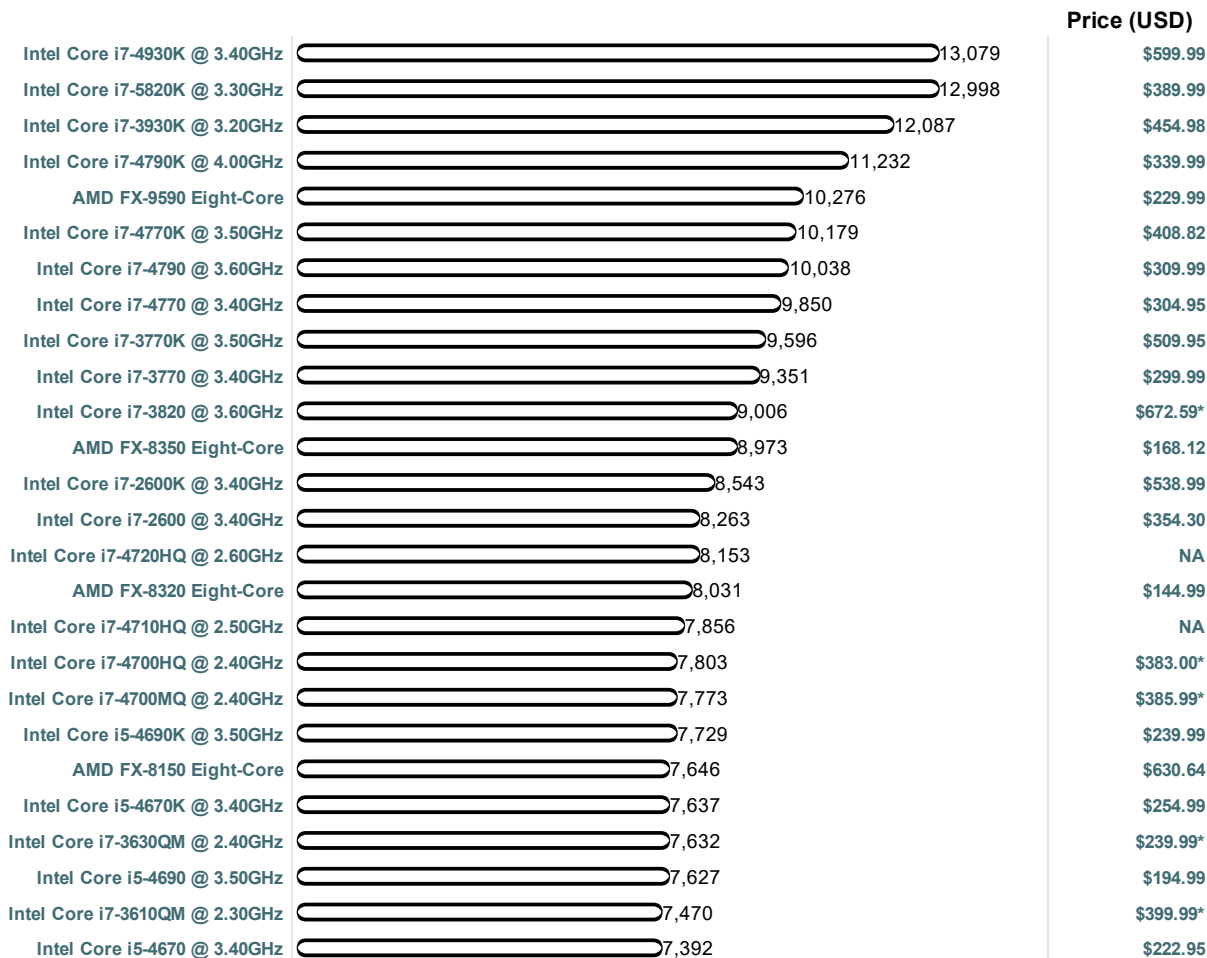

PassMark - CPU Mark

Common CPUs - Updated 30th of October 2015

Intel Core i5-4590 @ 3.30GHz	7,222	\$191.07
Intel Core i7-4702MQ @ 2.20GHz	7,196	NA
Intel Core i5-3570K @ 3.40GHz	7,154	\$439.95
Intel Core i5-4570 @ 3.20GHz	7,019	\$199.99
Intel Core i5-3570 @ 3.40GHz	6,982	\$408.95*
Intel Core i7-3632QM @ 2.20GHz	6,935	\$378.00*
Intel Core i5-4460 @ 3.20GHz	6,638	\$189.99
AMD FX-8120 Eight-Core	6,575	\$173.18*
Intel Core i5-3470 @ 3.20GHz	6,565	\$292.00
Intel Core i5-2500K @ 3.30GHz	6,463	\$365.55*
Intel Core i5-4440 @ 3.10GHz	6,435	\$179.99
AMD FX-6300 Six-Core	6,343	\$104.99
Intel Core i5-2500 @ 3.30GHz	6,222	\$300.27*
Intel Core i7-2670QM @ 2.20GHz	5,969	\$378.00*
Intel Core i5-3330 @ 3.00GHz	5,867	\$309.95*
Intel Core i5-2400 @ 3.10GHz	5,826	\$174.87
AMD Phenom II X6 1090T	5,690	\$439.81*
Intel Core i7 950 @ 3.07GHz	5,642	\$263.31*
Intel Core i7-2630QM @ 2.00GHz	5,566	\$159.99*
Intel Core i7 870 @ 2.93GHz	5,481	\$289.95
AMD FX-6100 Six-Core	5,402	\$212.38*
Intel Core i7 930 @ 2.80GHz	5,219	\$508.95*
Intel Core i7 860 @ 2.80GHz	5,100	\$354.99*
AMD Phenom II X6 1055T	5,062	\$185.00*
Intel Core i7 920 @ 2.67GHz	4,990	\$309.99*
Intel Core i3-4130 @ 3.40GHz	4,785	\$116.99
AMD A10-5800K APU	4,638	\$89.99
AMD Phenom II X4 965	4,261	\$145.00*
Intel Core i3-3220 @ 3.30GHz	4,209	\$124.09
Intel Core i5-4200M @ 2.50GHz	4,071	\$179.99*
Intel Core2 Quad Q9550 @ 2.83GHz	4,055	\$189.19
AMD FX-4100 Quad-Core	4,038	\$313.49*
AMD Phenom II X4 955	4,015	\$119.99*
Intel Pentium G3258 @ 3.20GHz	4,002	\$69.99
Intel Core i7-5500U @ 2.40GHz	3,972	NA
Intel Core i7-4510U @ 2.00GHz	3,940	NA
Intel Core i5-3230M @ 2.60GHz	3,920	\$225.00*
Intel Core i3-2120 @ 3.30GHz	3,869	\$219.95
Intel Core i7-4500U @ 1.80GHz	3,802	NA
Intel Core i5-3210M @ 2.50GHz	3,788	\$150.99*
Intel Core i5 750 @ 2.67GHz	3,733	\$205.00*
Intel Core i3-2100 @ 3.10GHz	3,631	\$149.99*
Intel Core i5-2520M @ 2.50GHz	3,545	\$137.99*
Intel Core i5-5200U @ 2.20GHz	3,507	NA
Intel Core2 Quad Q9400 @ 2.66GHz	3,430	\$135.95*
Intel Core i5-2450M @ 2.50GHz	3,409	\$113.99*
Intel Core i5-4210U @ 1.70GHz	3,386	NA
Intel Core i5-4200U @ 1.60GHz	3,277	NA
Intel Core i5-2430M @ 2.40GHz	3,273	\$97.99*
Intel Core i7 Q 740 @ 1.73GHz	3,233	NA
Intel Core i5-3337U @ 1.80GHz	3,214	\$225.00*
Intel Core i5-2410M @ 2.30GHz	3,160	\$134.95*
AMD Phenom II X3 B75	3,159	NA
Intel Core i5 650 @ 3.20GHz	3,147	\$89.99
Intel Core i5-3317U @ 1.70GHz	3,089	\$225.00*
Intel Core i7 Q 720 @ 1.60GHz	3,052	\$364.00*
Intel Core i3-3110M @ 2.40GHz	3,046	\$105.99*
Intel Core2 Quad Q8300 @ 2.50GHz	3,034	\$140.00*